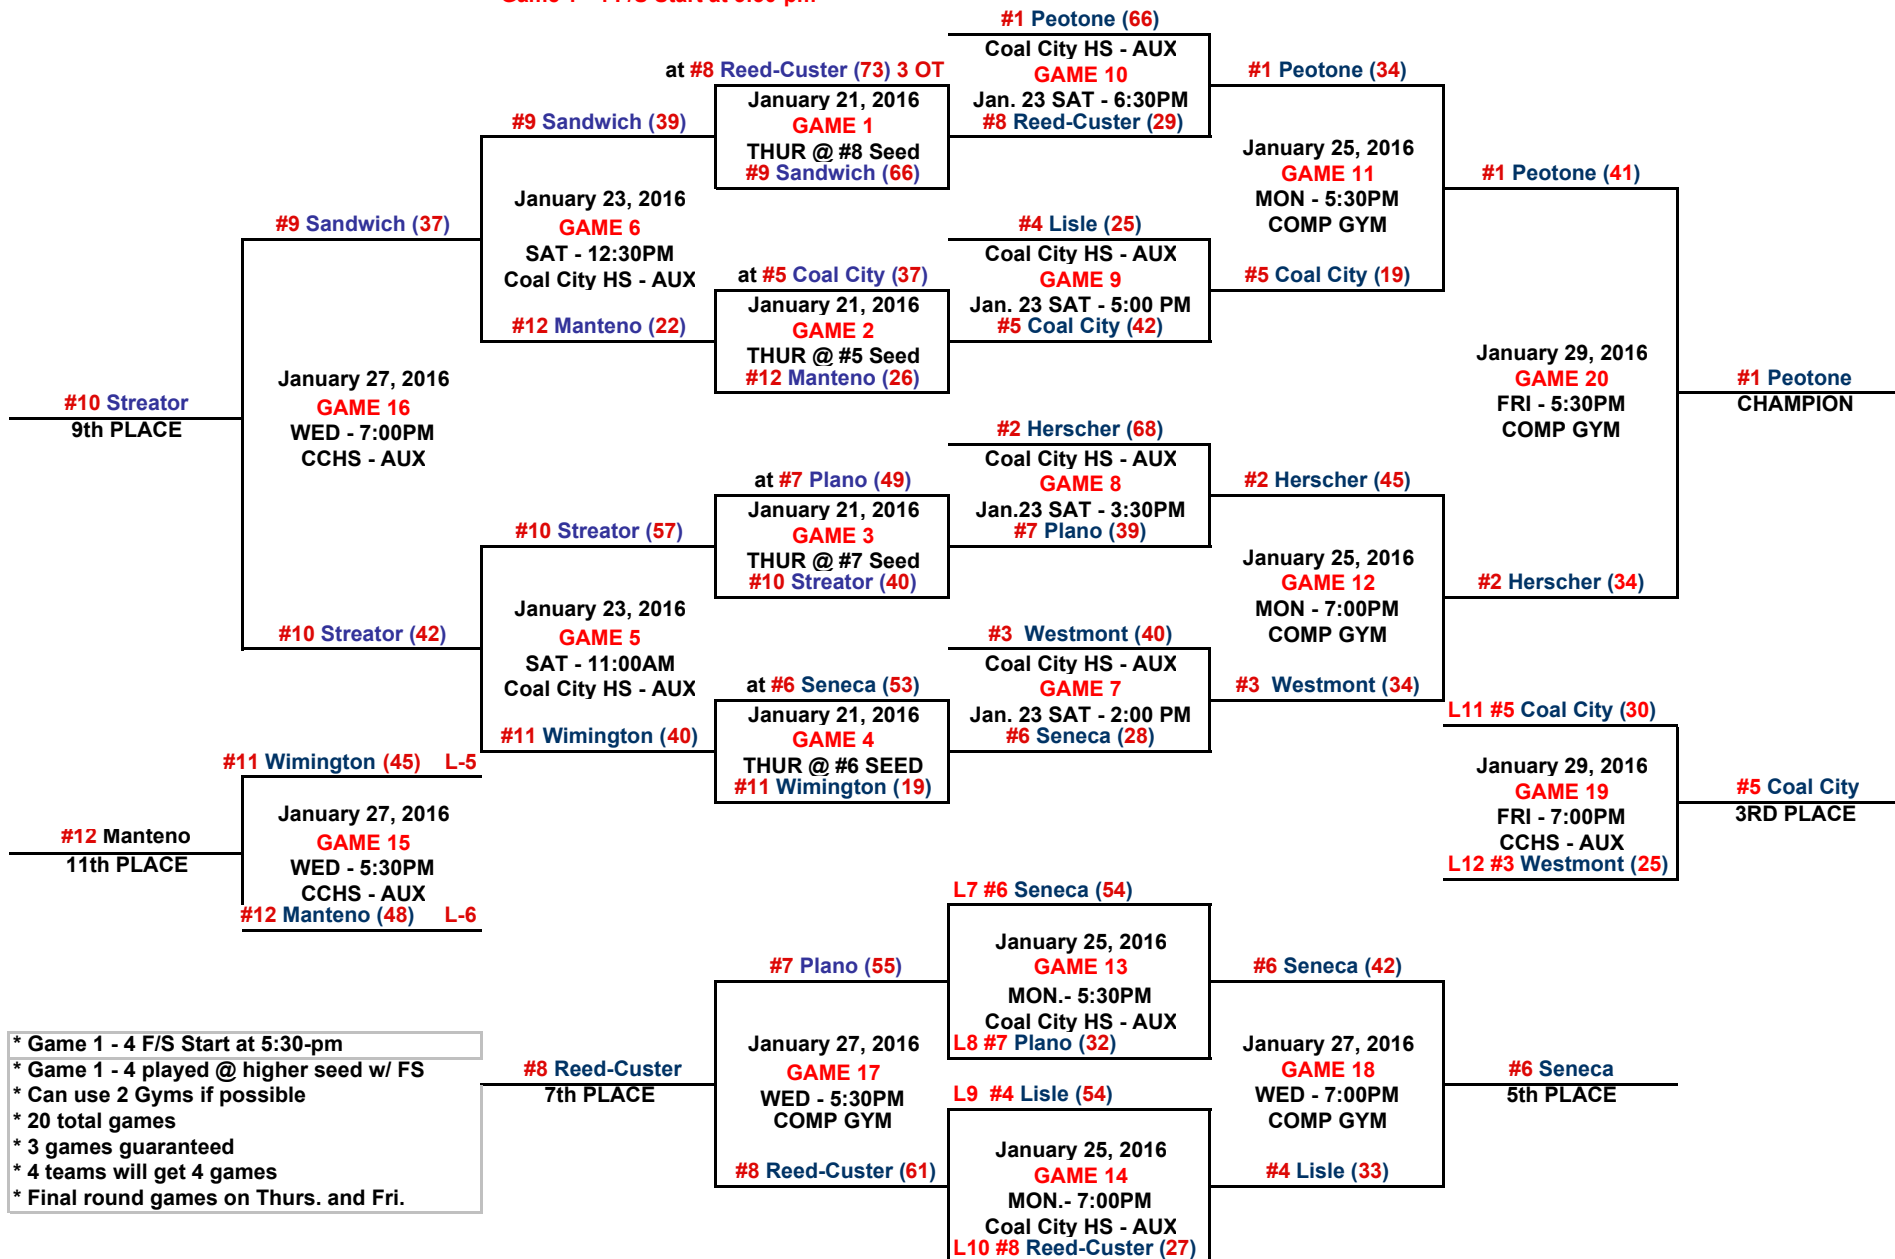

2016 GIRL'S I-8 TOURNAMENT

* Game 1 - 4 F/S Start at 5:30-pm

* Game 1 - 4 F/S Start at 5:30-pm
 * Game 1 - 4 played @ higher seed w/ FS
 * Can use 2 Gyms if possible
 * 20 total games
 * 3 games guaranteed
 * 4 teams will get 4 games
 * Final round games on Thurs. and Fri.